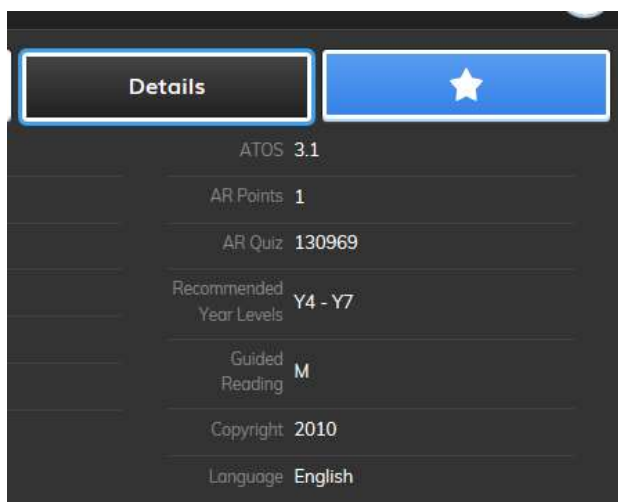

> Click to see all the books

> Scroll further down the page for higher sub levels; 3.4, 3.5 etc.
(unfortunately you cannot search by sub-levels)

The ATOS Level noted in the Info / Details section about the book, corresponds to the Book Levels we use at school.

Your child will know what Book Level they are currently reading.