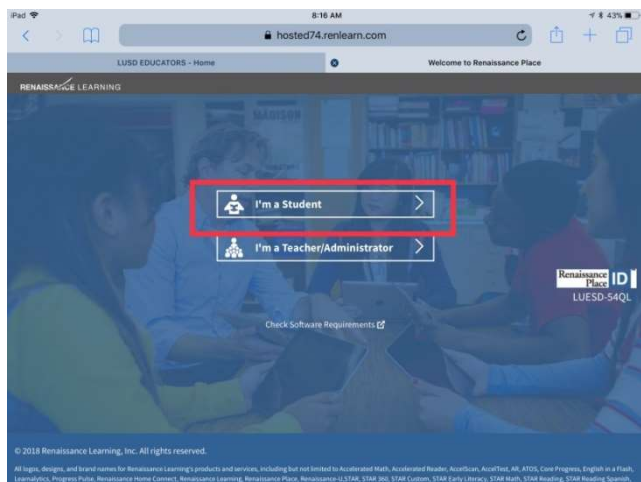

> Click  to see all the books

> Scroll further down the page for higher sub levels; 3.4, 3.5 etc.
(unfortunately you cannot search by sub-levels)

The ATOS Level noted in the Info / Details section about the book, corresponds to the Book Levels we use at school.

Your child will know what Book Level they are currently reading.

The AR Quiz number is also noted here, in the Info/Details section of the Book Search, so your child can access their AR Quiz as normal.

Book Quizzes

When needing to take a Book Quiz, you must access our school's AR website;

<https://ukhosted78.renlearn.co.uk/2239658>

Pupil Login:

Pupil Username and Pupil Password are the same ones your child uses in school.